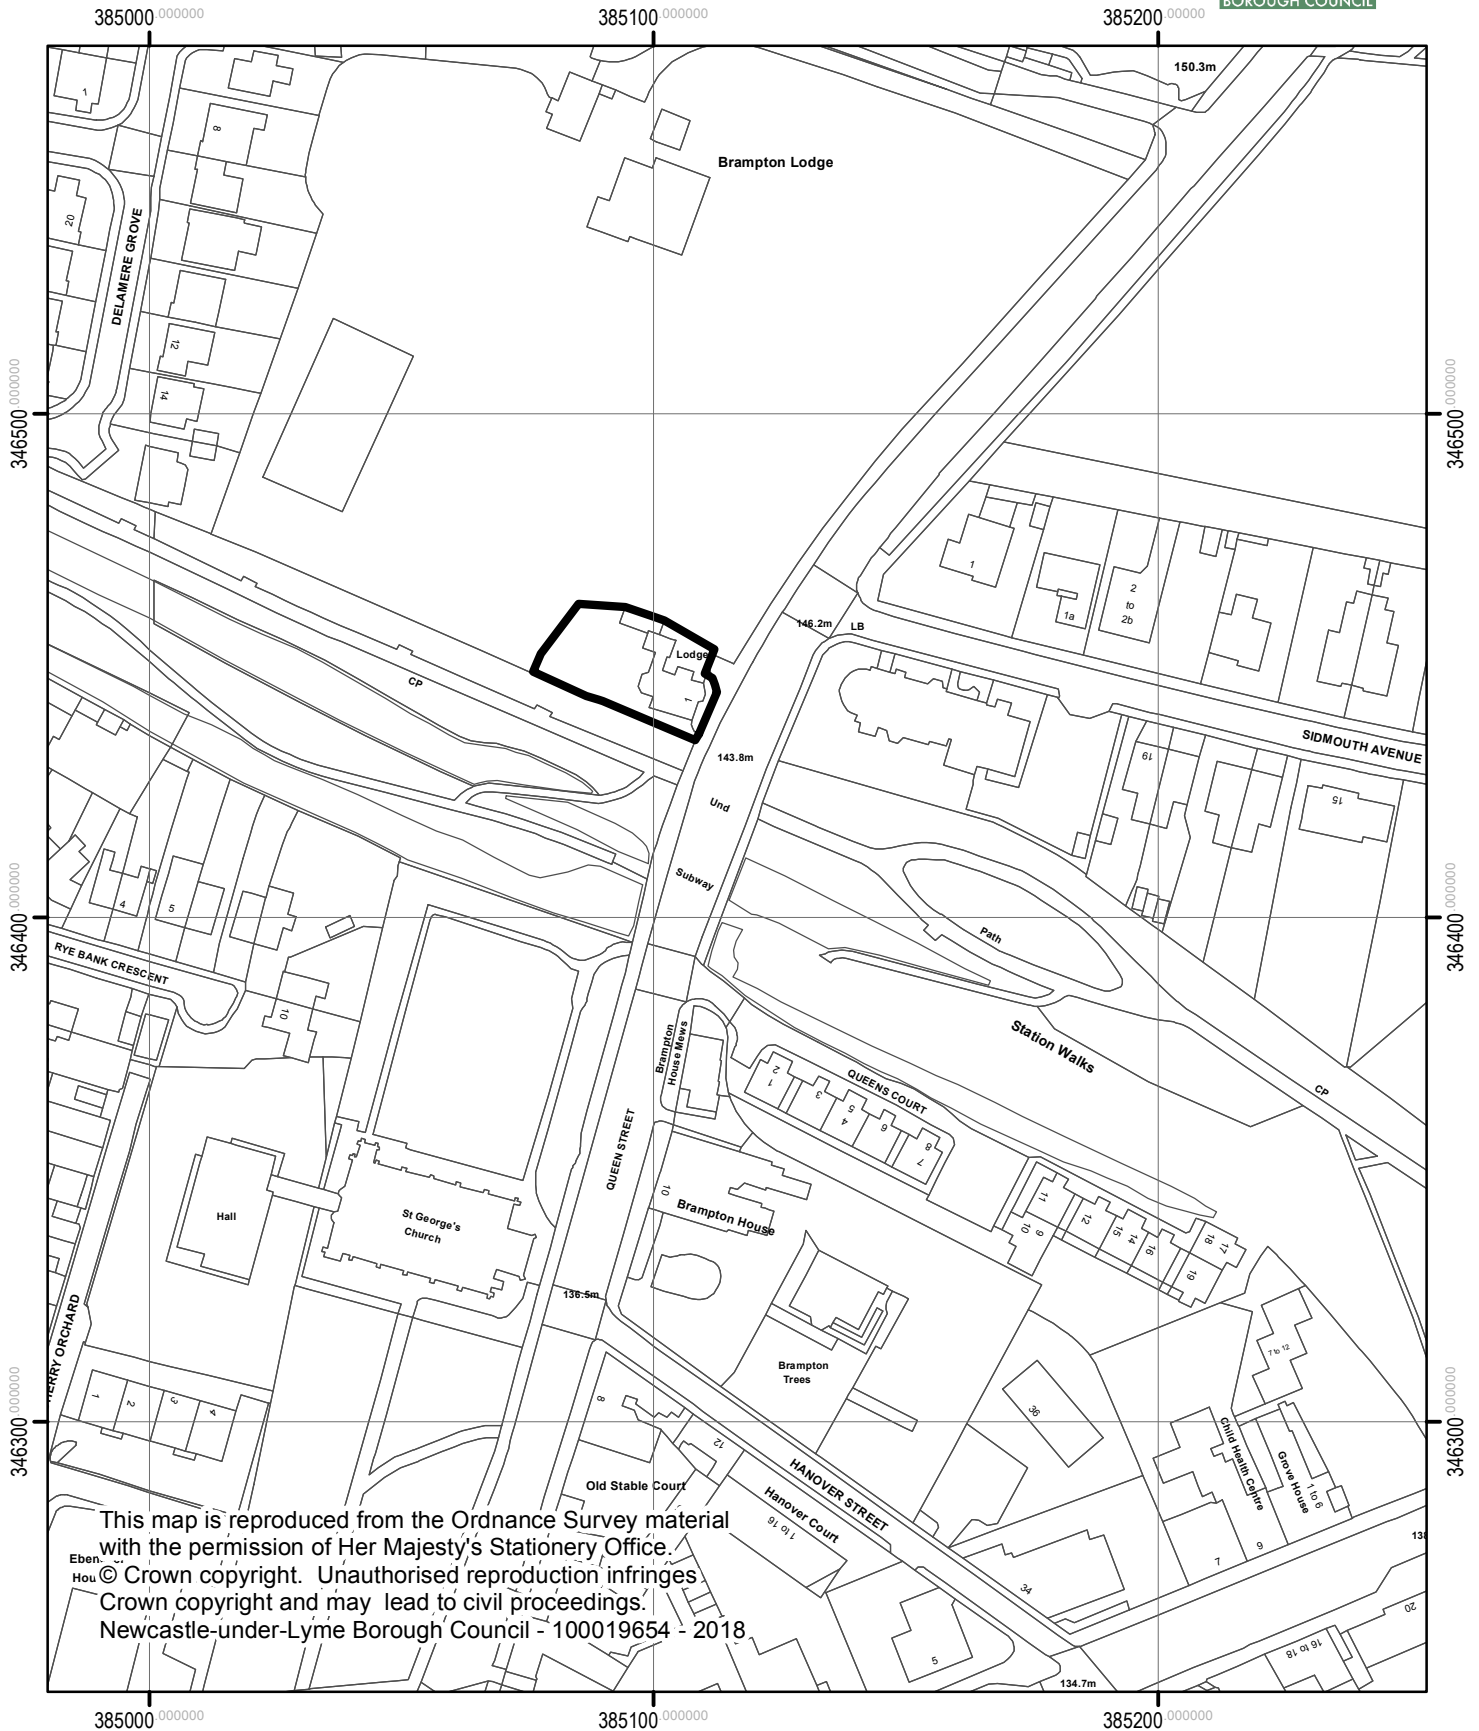

Gate Lodge, Brampton Road, Newcastle, ST5 0QW

This map is reproduced from the Ordnance Survey material with the permission of Her Majesty's Stationery Office.
 © Crown copyright. Unauthorised reproduction infringes Crown copyright and may lead to civil proceedings.
 Newcastle-under-Lyme Borough Council - 100019654 - 2018.